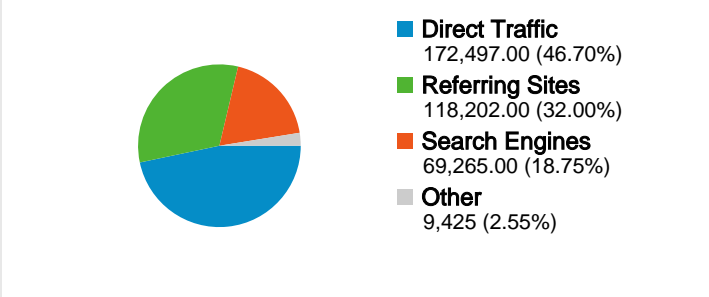

Traffic Sources Overview

Content Overview

Pages	Pageviews	% Pageviews
/	214,372	26.52%
/list/	175,534	21.72%
/about/	17,184	2.13%
/2009/08/12/russian-wwii-	15,785	1.95%
/friends/	10,754	1.33%