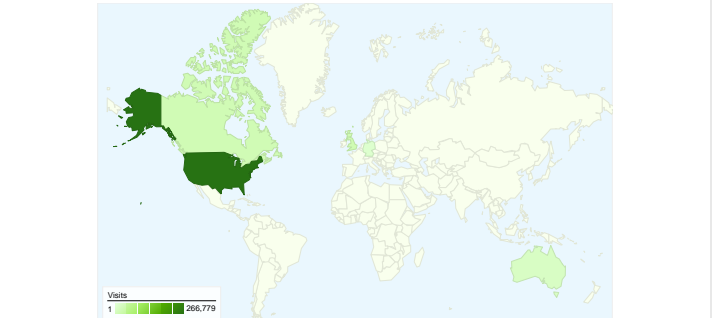

Map Overlay