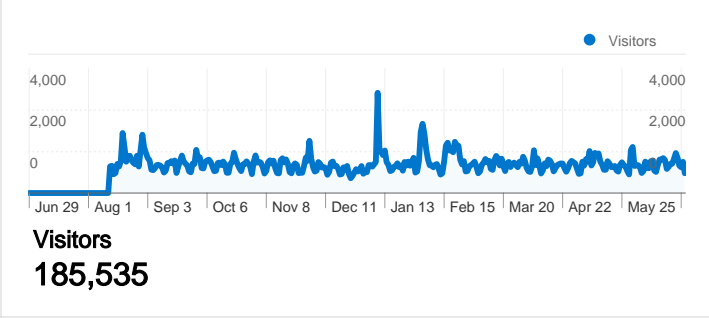

Site Usage

 **369,389** Visits

 **62.37%** Bounce Rate

 **808,279** Pageviews

 **00:02:38** Avg. Time on Site

 **2.19** Pages/Visit

 **50.12%** % New Visits

Visitors Overview

185,535 people visited this site

 **369,389** Visits

 **185,535** Absolute Unique Visitors

 **808,279** Pageviews

 **2.19** Average Pageviews

 **00:02:38** Time on Site

 **62.37%** Bounce Rate

 **50.12%** New Visits

369,389 visits came from 167 countries/territories

Site Usage

| Country/Territory | Visits | Pages/Visit | Avg. Time on Site | % New Visits | Bounce Rate |
|-----------------------|----------------|-------------|-------------------|--------------|-------------|
| United States | 266,779 | 2.23 | 00:02:39 | 48.88% | 61.42% |
| United Kingdom | 26,426 | 2.16 | 00:02:34 | 52.51% | 62.30% |
| Canada | 24,524 | 2.21 | 00:02:41 | 48.61% | 62.93% |
| Australia | 12,640 | 2.20 | 00:02:56 | 45.89% | 62.78% |
| Germany | 5,139 | 1.99 | 00:02:27 | 51.43% | 65.27% |
| New Zealand | 2,353 | 2.02 | 00:02:31 | 62.60% | 62.73% |
| Sweden | 2,118 | 1.56 | 00:01:30 | 66.48% | 74.13% |
| Iraq | 2,051 | 2.63 | 00:04:56 | 46.03% | 50.61% |
| Netherlands | 2,029 | 1.95 | 00:02:37 | 63.23% | 70.48% |

 **808,279** Pageviews

 **686,701** Unique Views

 **62.37%** Bounce Rate

Top Content

| Pages | Pageviews | % Pageviews |
|---------------------------------|-----------|-------------|
| / | 214,372 | 26.52% |
| /list/ | 175,534 | 21.72% |
| /about/ | 17,184 | 2.13% |
| /2009/08/12/russian-wwii-humor/ | 15,785 | 1.95% |
| /friends/ | 10,754 | 1.33% |