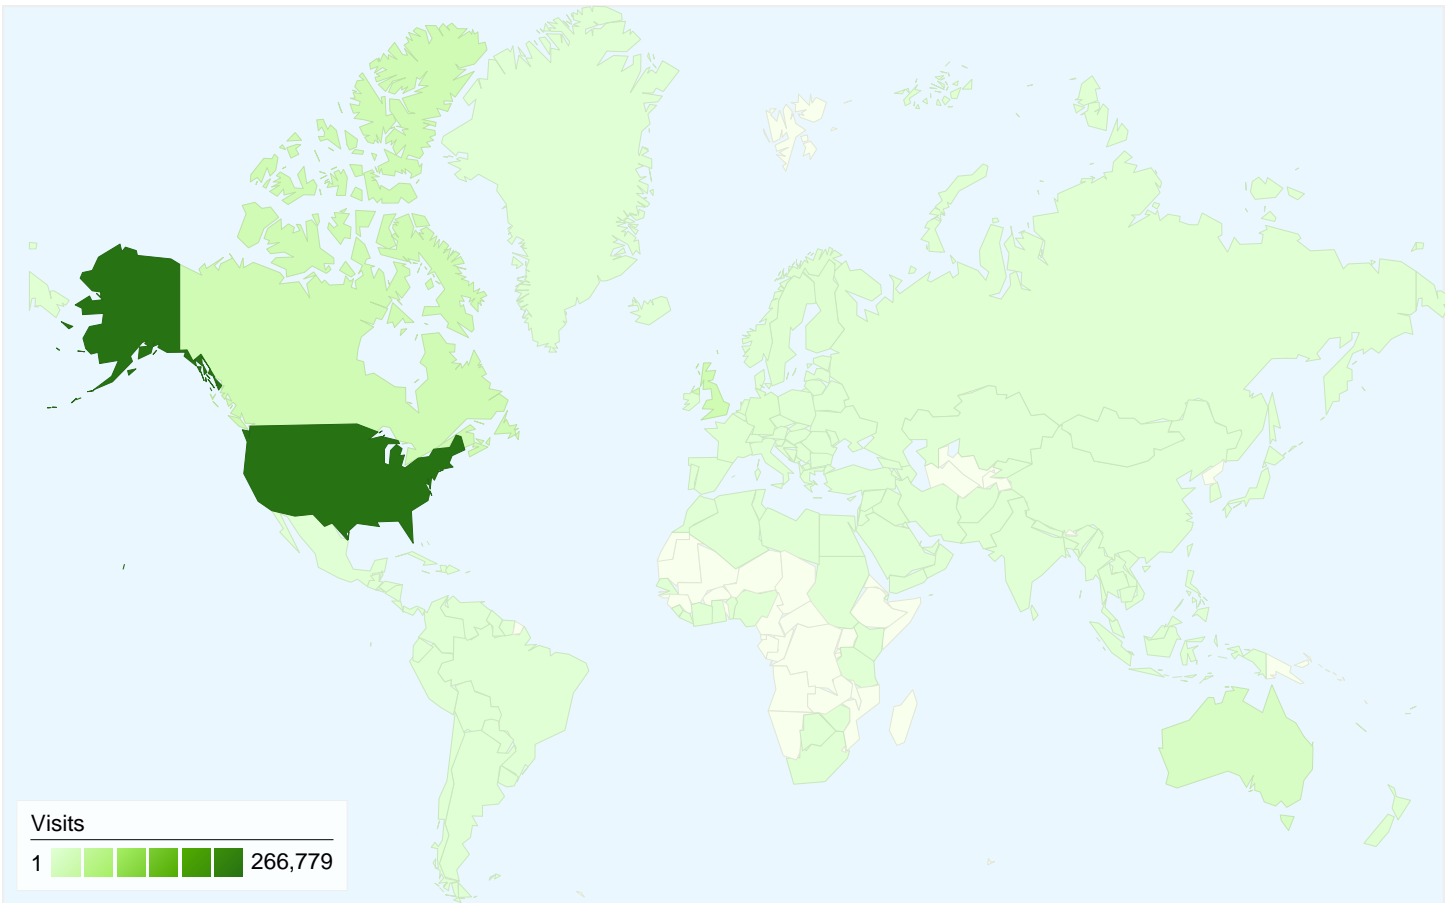

Map Overlay

Traffic Sources Overview

Content Overview

| Pages | Pageviews | % Pageviews |
|---------------------------|-----------|-------------|
| / | 214,372 | 26.52% |
| /list/ | 175,534 | 21.72% |
| /about/ | 17,184 | 2.13% |
| /2009/08/12/russian-wwii- | 15,785 | 1.95% |
| /friends/ | 10,754 | 1.33% |

185,535 people visited this site

 **369,389** Visits

 **185,535** Absolute Unique Visitors

 **808,279** Pageviews

 **2.19** Average Pageviews

 **00:02:38** Time on Site

 **62.37%** Bounce Rate

 **50.12%** New Visits

All traffic sources sent a total of 369,389 visits

- Direct Traffic**
172,497.00 (46.70%)
- Referring Sites**
118,202.00 (32.00%)
- Search Engines**
69,265.00 (18.75%)
- Other**
9,425 (2.55%)

Top Traffic Sources

369,389 visits came from 167 countries/territories

Site Usage

| Country/Territory | Visits | Pages/Visit | Avg. Time on Site | % New Visits | Bounce Rate |
|-----------------------|----------------|-------------|-------------------|--------------|-------------|
| United States | 266,779 | 2.23 | 00:02:39 | 48.88% | 61.42% |
| United Kingdom | 26,426 | 2.16 | 00:02:34 | 52.51% | 62.30% |
| Canada | 24,524 | 2.21 | 00:02:41 | 48.61% | 62.93% |
| Australia | 12,640 | 2.20 | 00:02:56 | 45.89% | 62.78% |
| Germany | 5,139 | 1.99 | 00:02:27 | 51.43% | 65.27% |
| New Zealand | 2,353 | 2.02 | 00:02:31 | 62.60% | 62.73% |
| Sweden | 2,118 | 1.56 | 00:01:30 | 66.48% | 74.13% |
| Iraq | 2,051 | 2.63 | 00:04:56 | 46.03% | 50.61% |
| Netherlands | 2,029 | 1.95 | 00:02:37 | 63.23% | 70.48% |