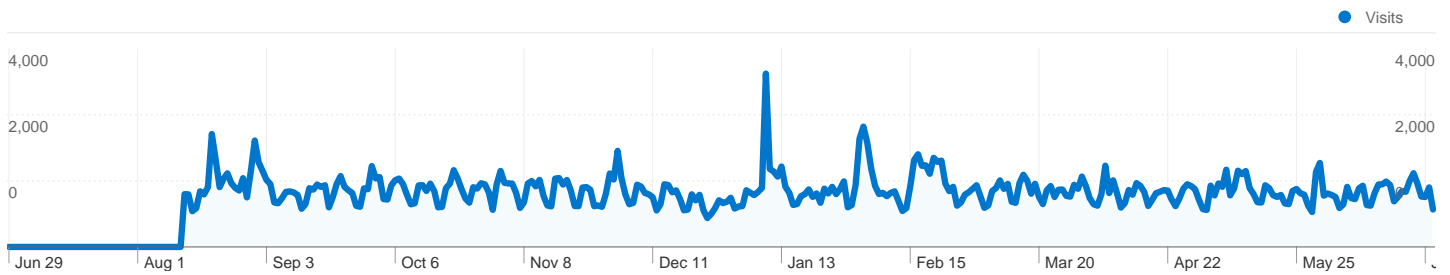

All traffic sources sent a total of 369,389 visits