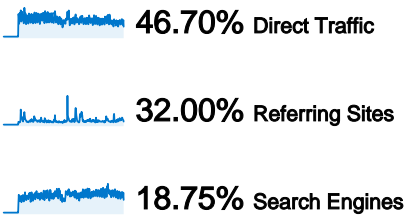

Site Usage

 **369,389** Visits

 **62.37%** Bounce Rate

 **808,279** Pageviews

 **00:02:38** Avg. Time on Site

 **2.19** Pages/Visit

 **50.12%** % New Visits

Visitors Overview

185,535 people visited this site

 **369,389** Visits

 **185,535** Absolute Unique Visitors

 **808,279** Pageviews

 **2.19** Average Pageviews

 **00:02:38** Time on Site

 **62.37%** Bounce Rate

 **50.12%** New Visits

All traffic sources sent a total of 369,389 visits

- Direct Traffic**
172,497.00 (46.70%)
- Referring Sites**
118,202.00 (32.00%)
- Search Engines**
69,265.00 (18.75%)
- Other**
9,425 (2.55%)

Top Traffic Sources

369,389 visits came from 167 countries/territories

Site Usage

| Country/Territory | Visits | Pages/Visit | Avg. Time on Site | % New Visits | Bounce Rate |
|-----------------------|----------------|-------------|-------------------|--------------|-------------|
| United States | 266,779 | 2.23 | 00:02:39 | 48.88% | 61.42% |
| United Kingdom | 26,426 | 2.16 | 00:02:34 | 52.51% | 62.30% |
| Canada | 24,524 | 2.21 | 00:02:41 | 48.61% | 62.93% |
| Australia | 12,640 | 2.20 | 00:02:56 | 45.89% | 62.78% |
| Germany | 5,139 | 1.99 | 00:02:27 | 51.43% | 65.27% |
| New Zealand | 2,353 | 2.02 | 00:02:31 | 62.60% | 62.73% |
| Sweden | 2,118 | 1.56 | 00:01:30 | 66.48% | 74.13% |
| Iraq | 2,051 | 2.63 | 00:04:56 | 46.03% | 50.61% |
| Netherlands | 2,029 | 1.95 | 00:02:37 | 63.23% | 70.48% |