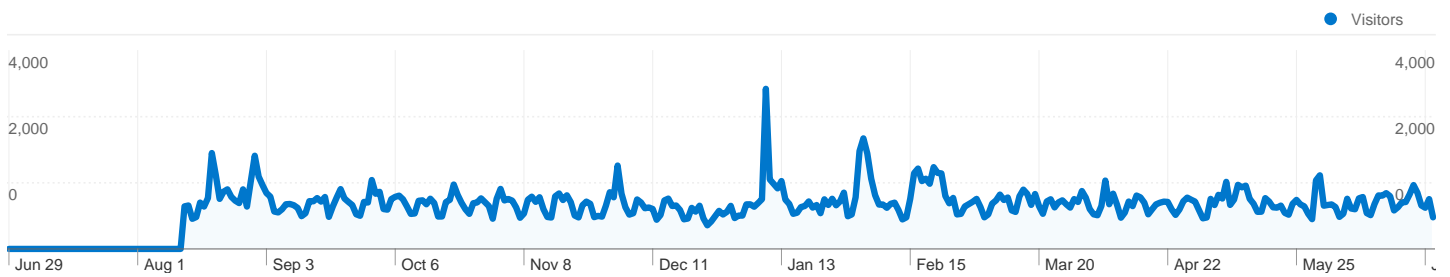

Site Usage

 **369,389** Visits

 **62.37%** Bounce Rate

 **808,279** Pageviews

 **00:02:38** Avg. Time on Site

 **2.19** Pages/Visit

 **50.12%** % New Visits

Visitors Overview

185,535 people visited this site

 **369,389** Visits

 **185,535** Absolute Unique Visitors

 **808,279** Pageviews

 **2.19** Average Pageviews

 **00:02:38** Time on Site

 **62.37%** Bounce Rate

 **50.12%** New Visits

369,389 visits came from 167 countries/territories

Site Usage

| Country/Territory | Visits | Pages/Visit | Avg. Time on Site | % New Visits | Bounce Rate |
|-----------------------|----------------|-------------|-------------------|--------------|-------------|
| United States | 266,779 | 2.23 | 00:02:39 | 48.88% | 61.42% |
| United Kingdom | 26,426 | 2.16 | 00:02:34 | 52.51% | 62.30% |
| Canada | 24,524 | 2.21 | 00:02:41 | 48.61% | 62.93% |
| Australia | 12,640 | 2.20 | 00:02:56 | 45.89% | 62.78% |
| Germany | 5,139 | 1.99 | 00:02:27 | 51.43% | 65.27% |
| New Zealand | 2,353 | 2.02 | 00:02:31 | 62.60% | 62.73% |
| Sweden | 2,118 | 1.56 | 00:01:30 | 66.48% | 74.13% |
| Iraq | 2,051 | 2.63 | 00:04:56 | 46.03% | 50.61% |
| Netherlands | 2,029 | 1.95 | 00:02:37 | 63.23% | 70.48% |

 **808,279** Pageviews

 **686,701** Unique Views

 **62.37%** Bounce Rate

Top Content

| Pages | Pageviews | % Pageviews |
|---------------------------------|-----------|-------------|
| / | 214,372 | 26.52% |
| /list/ | 175,534 | 21.72% |
| /about/ | 17,184 | 2.13% |
| /2009/08/12/russian-wwii-humor/ | 15,785 | 1.95% |
| /friends/ | 10,754 | 1.33% |