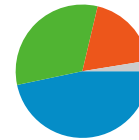

- **Direct Traffic**
  172,497.00 (46.70%)
- **Referring Sites**
  118,202.00 (32.00%)
- **Search Engines**
  69,265.00 (18.75%)
- **Other**
  9,425 (2.55%)

Top Traffic Sources

Sources	Visits	% visits	Keywords	Visits	% visits
(direct) ((none))	172,497	46.70%	skippy's list	21,238	30.66%
google (organic)	62,175	16.83%	skippys list	8,415	12.15%
stumbleupon.com (referral)	31,324	8.48%	skippy list	4,172	6.02%
facebook.com (referral)	13,063	3.54%	the skippy list	861	1.24%
tvtropes.org (referral)	11,932	3.23%	skippyslist	674	0.97%