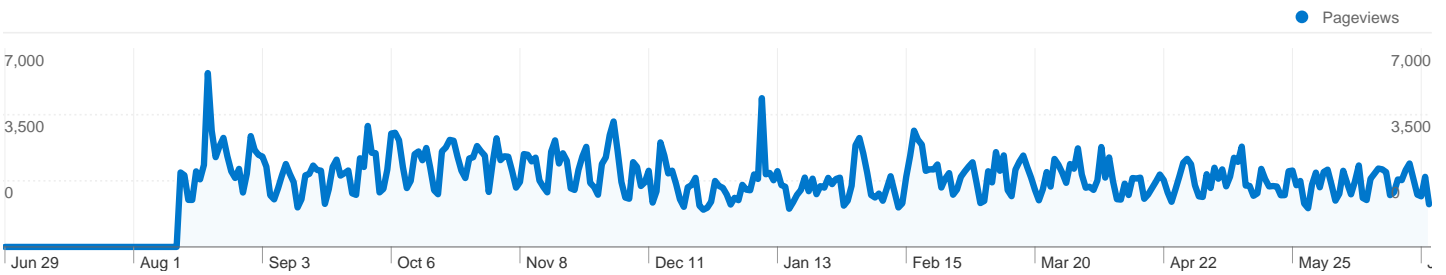

Pages on this site were viewed a total of 808,279 times

808,279 Pageviews

686,701 Unique Views

62.37% Bounce Rate

Top Content

Pages	Pageviews	% Pageviews
/	214,372	26.52%
/list/	175,534	21.72%
/about/	17,184	2.13%
/2009/08/12/russian-wwii-humor/	15,785	1.95%
/friends/	10,754	1.33%